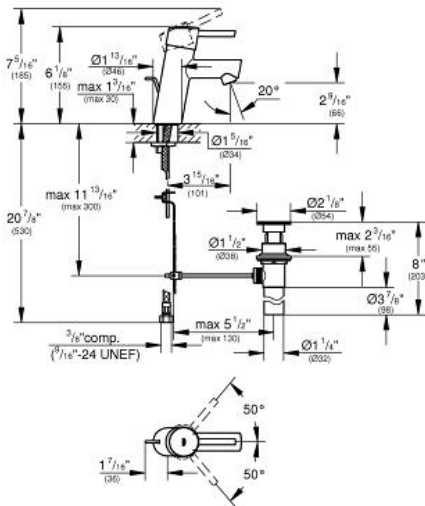

CONCETTO Lavatory Centerset S-Size

MODEL # 34270001

GROHE America, Inc | 200 North Gary Avenue, Suite G, Roselle, IL 60172
Phone: +1 (800) 444-7643 | Fax: +1 (800) 225-2778 | us-customerservice@grohe.com

Pure Freude an Wasser

Product Description: Lavatory Centerset S-Size

Standard Specification:

- GROHE EcoJoy® technology for less water and perfect flow
- Single hole installation
- Metal lever handle
- GROHE SilkMove 28 mm ceramic cartridge
- GROHE StarLight® finish
- Flow control
- 1 1/4" pop-up waste set
- Stainless steel flex lines
- GROHE QuickFix® installation system with centering support
- Temperature limiter
- Max Flow Rate: 1.5 gpm (5.7 L/min)