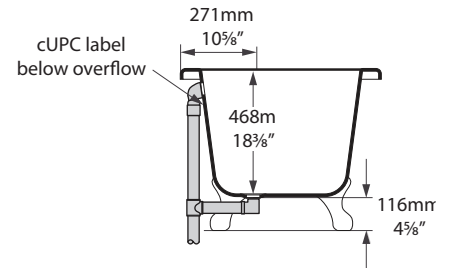

Section BB Shown with STD-UNI waste kit