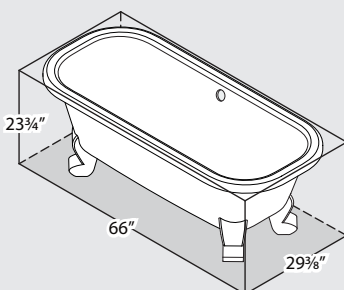

*All measurements subject to +/-5% tolerance