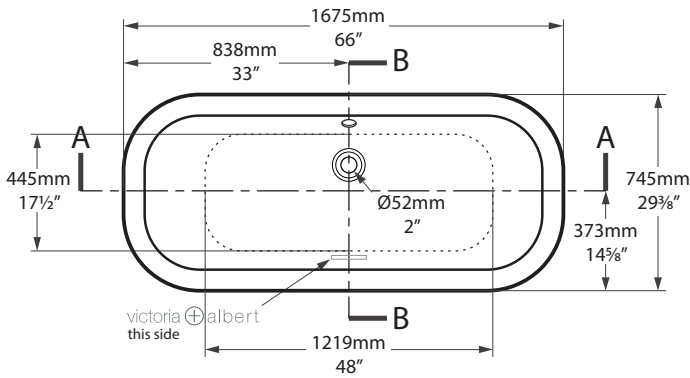

Richmond

victoria albert®

volcanic limestone baths

RIC-N-xx-OF

Top view

Front view