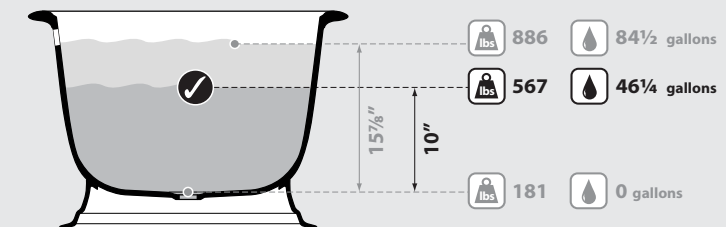

*All measurements subject to +/-5% tolerance