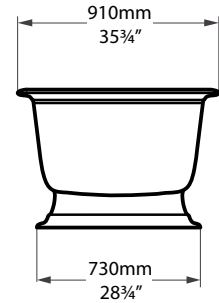

Elwick

ELW-N-xx-OF

volcanic limestone baths

Top view

Front view

Side view

Section BB Shown with STD-UNI waste kit

Section AA

Rim Detail

*All measurements subject to +/-5% tolerance

.dwg | .dxf | .skp www.vandabaths.com

Massachusetts Code: File No. P1-0314-377
cUPC listing by IAPMO: File No. 6574
Registered Design

VA/1181/05/March16