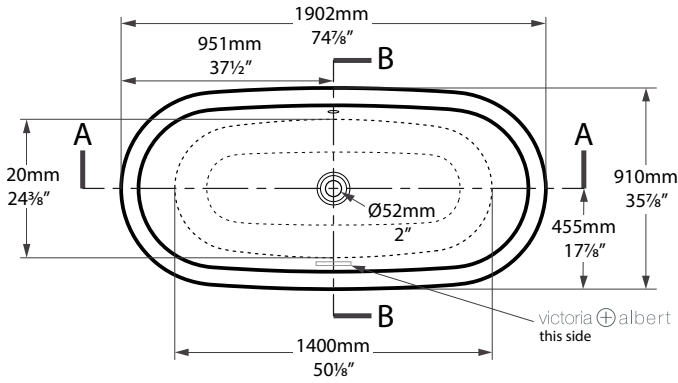

Elwick

ELW-N-xx-OF

volcanic limestone baths

Top view

Front view

Side view

Section BB Shown with STD-UNI waste kit

Section AA