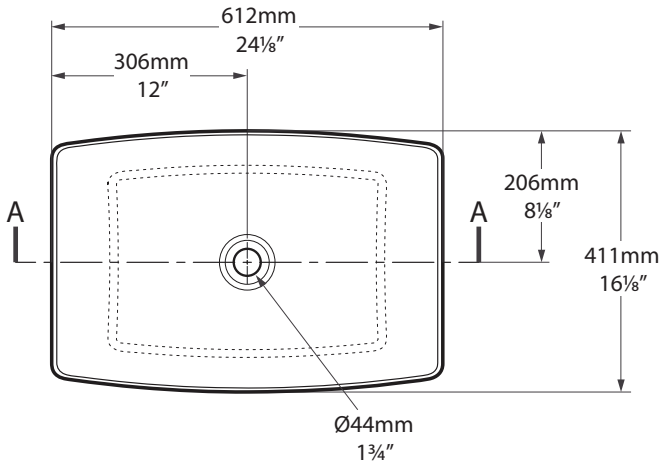

Collections connexes / Colecciones relacionadas

Ravello

Florin taps

Ravello 60

VB-RAV-60-NO / VB-RAV60-xx-NO

Top view

Front view

Side view

Section AA

*All measurements subject to +/-5% tolerance