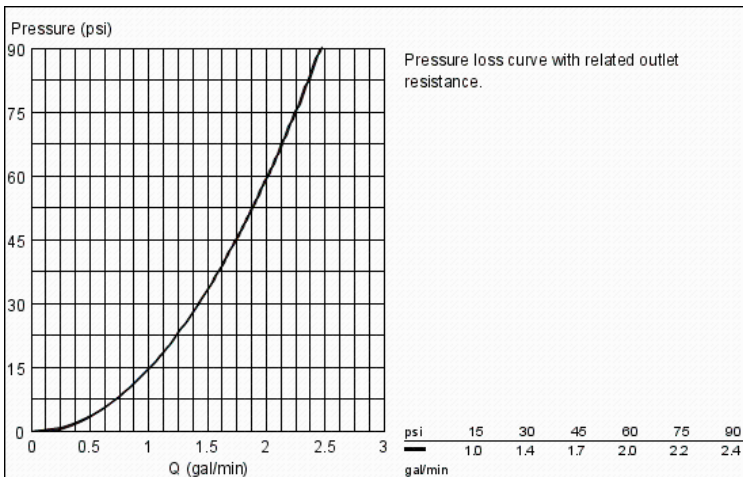

Product Description:
 Three-hole basin mixer 1/2"
 M-Size

Standard Specification:

- High version
- Handles sold separately
- **GROHE StarLight®** finish
- GROHE SilkMove® ceramic cartridge
- **GROHE WaterCare™**
- Max Flow Rate: 1.5 gpm (5.7 L/min)
- Less handles – order (18 026) or (18 027) (sold separately)