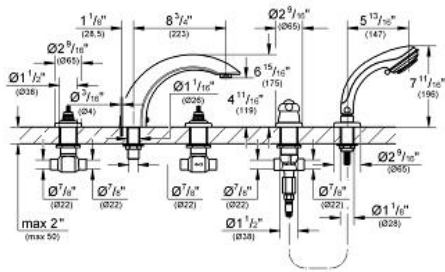

**Product Description:**  
5-Hole Bath Combination

**Standard Specification:**

- GROHE StarLight® finish
- Less handles – order (18 085) or (18 077) (sold separately)
- Max Flow Rate 2.5 gpm at 80 psi (9.5 L/min)

**Applicable Codes & Standards:**

- Energy Policy Act of 1992
- ASME A112.18.1/CSA B125.1

**Color:**

- 25597 000 chrome
- 25597 EN0 brushed nickel