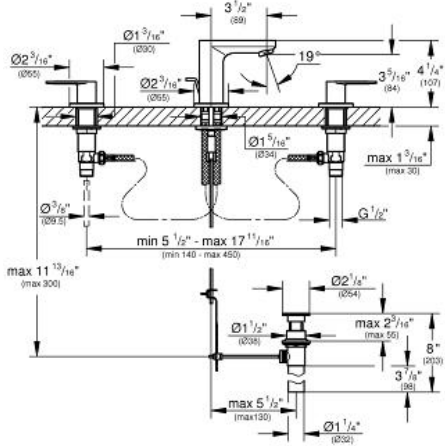

EUROSMART COSMOPOLITAN
Three-hole basin mixer 1/2"
S-Size

MODEL # 20199000

Pure Freude an Wasser

GROHE America, Inc | 200 North Gary Avenue, Suite G, Roselle, IL 60172
Phone: +1 (800) 444-7643 | Fax: +1 (800) 225-2778 | us-customerservice@grohe.com

Product Description:
Three-hole basin mixer 1/2"
S-Size

Standard Specification:

- Spout with flow control
- **GROHE StarLight®** finish
- 1/2" ceramic cartridge (90° turn)
- **GROHE QuickFix®** installation system with centering support
- 1 1/4" pop-up waste set
- Union nut with 7/16" drilling
- Max Flow Rate: 1.5 gpm (5.7 L/min)