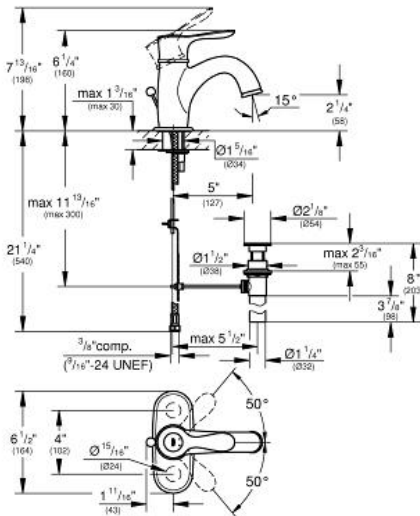

Product Description:
Lavatory Centerset

Standard Specification:

- GROHE EcoJoy® technology for less water and perfect flow
- Single hole installation
- GROHE SilkMove 35 mm ceramic cartridge
- GROHE StarLight® finish
- Temperature limiter
- Adjustable flow rate limiter
- Adjustable minimum flow rate approx. 1.0 gpm
- Flow control
- Pop-up waste set
- 6" escutcheon
- Max Flow Rate: 1.5 gpm (5.7 L/min)

Applicable Codes & Standards:

- Energy Policy Act of 1992
- NSF 61
- ASME A112.18.1/CSA B125.1
- US Federal and State material regulations
- EPA WaterSense®
- ICC/ANSI A117.1

Color:

- 23306000 000 chrome