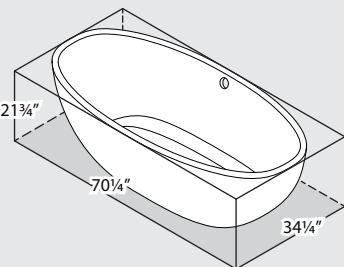

.dwg | .dxf | .skp www.vandabaths.com

VA/1181/06/March16