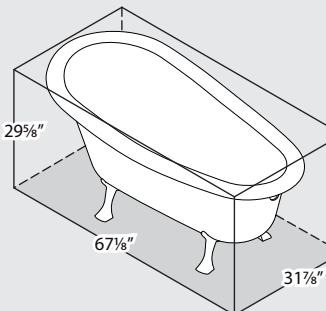

*All measurements subject to +/-5% tolerance