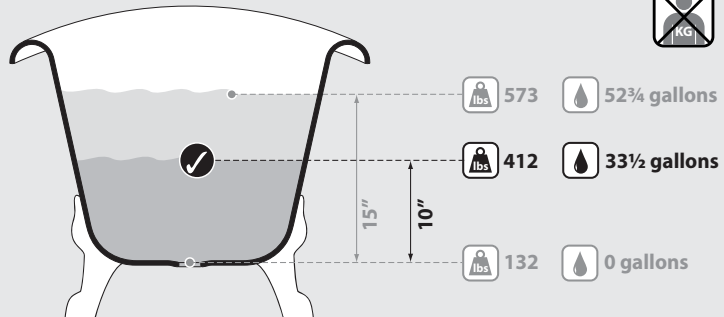

*All measurements subject to +/-5% tolerance