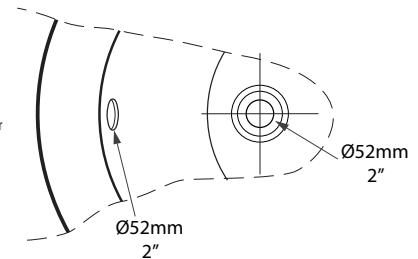

Tap holes can be drilled by installer
Les trous de robinetterie peuvent être percés par l'installateur
Pueden ser perforados por el instalador