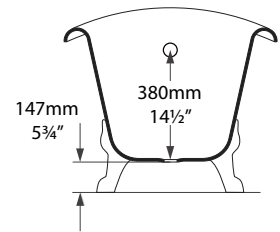

Section BB Shown with STD-UNI waste kit