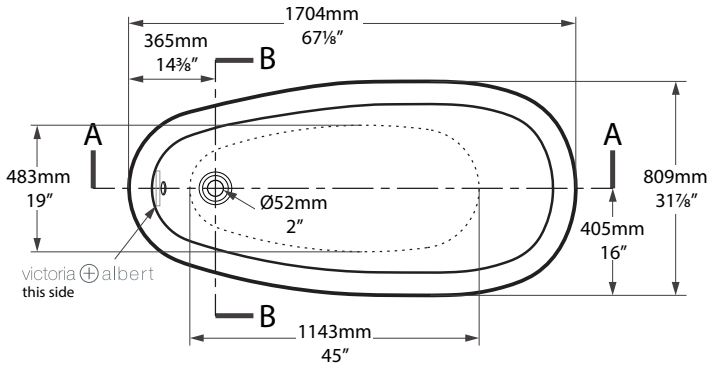

Roxburgh

victoria albert®

volcanic limestone baths

ROX-N-xx-OF

Top view

Front view