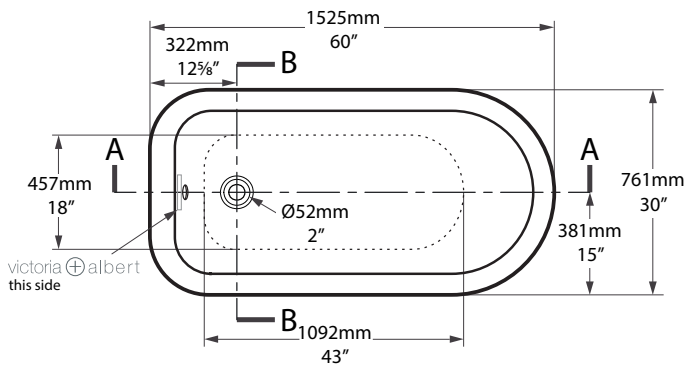

WES-N-xx-OF

victoria  albert®

volcanic limestone baths

Top view

Side view

Front view

Rim Detail

Section AA