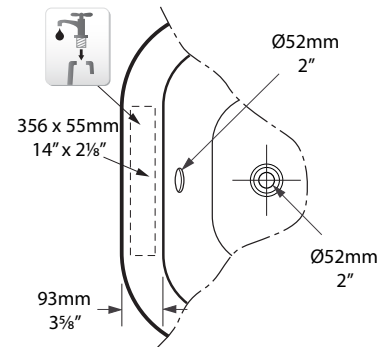

Recommended

Conseillé / Recomendado:

Standard Universal Drain

Related collections

Collections connexes / Colecciones relacionadas

Lario 100 vanity

Staffordshire faucet

Wessex

WES-N-xx-OF

victoria  albert®

volcanic limestone baths

Top view

Side view

Front view

Rim Detail

Section AA