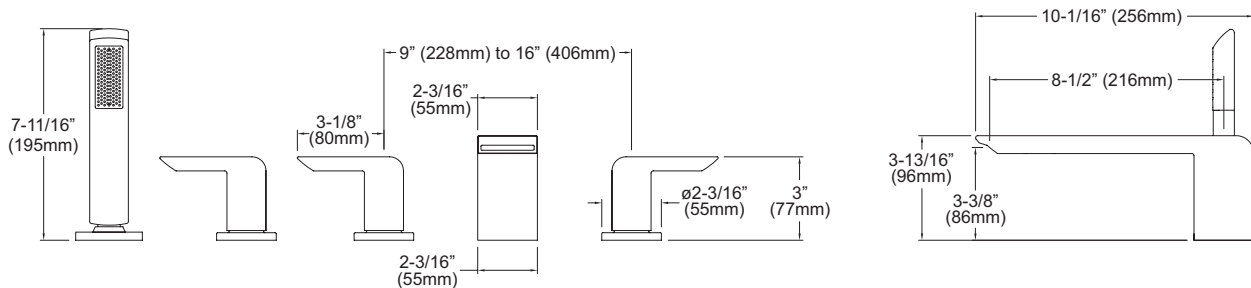

### PRODUCT SPECIFICATION

Two-handle deck-mounted tub filler with thermostatic control shall feature solid brass construction and hand-shower. Fitting requires valve, sold separately. Fitting shall be TOTO Model TB960S1\_\_\_\_\_.

### SPECIFICATIONS

- Warranty: Lifetime Limited Warranty (Residential Use)  
One Year (Commercial Use)
- Material: Brass
- Shipping Weight: 13.2 lbs.
- Shipping Dimensions: 20-3/4" L x 9-3/4" W x 3-3/4" H

### INSTALLATION NOTES

**VALVE REQUIRED:**  
Soirée® 5 hole deck bath with lever handle diverter valve, TB6FS sold separately.

### DIMENSIONS

**IMPORTANT NOTE:** This valve/trim can only be installed in a built-up deck. It cannot be installed on pre-finished deck or on tub rim.

**TOTO®**

*These dimensions and specifications are subject to change without notice*