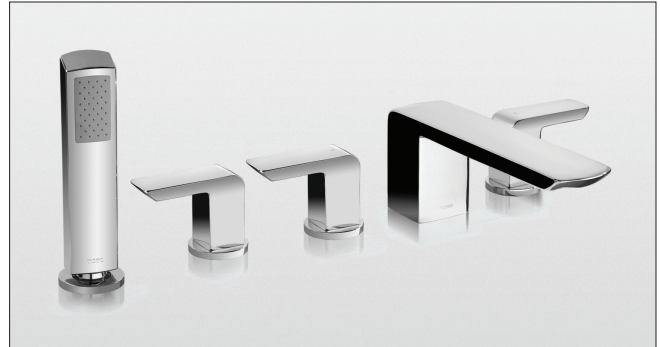

## Soirée® 5 Hole Deck Bath Trim with Lever Handle Diverter

### FEATURES

- Solid brass construction
- Metal pop-up waste assembly
- For use with the TB6FR and TB6FS 5 hole deck bath with lever handle diverter valve

### PRODUCT SPECIFICATION

Two-handle deck-mounted tub filler with thermostatic control shall feature solid brass construction and hand-shower. Fitting requires valve, sold separately. Fitting shall be TOTO Model TB960S1\_\_\_\_\_.