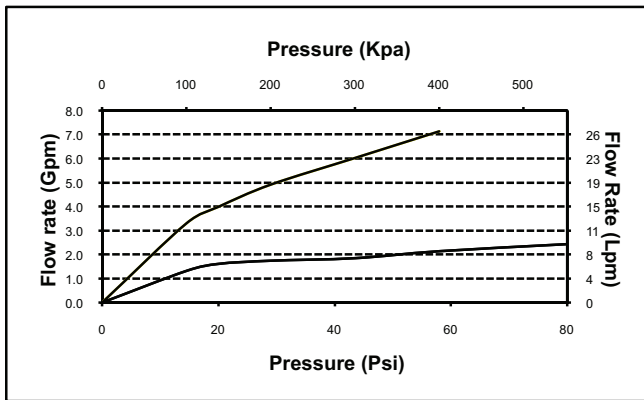

TB960S1

Soirée® 5 Hole Deck Bath Trim with Lever Handle Diverter

SPECIFICATIONS

- Warranty: Lifetime Limited Warranty (Residential Use)
  One Year (Commercial Use)
- Material: Brass
- Shipping Weight: 13.2 lbs.
- Shipping Dimensions: 20-3/4" L x 9-3/4" W x 3-3/4" H

INSTALLATION NOTES

VALVE REQUIRED:
Soirée® 5 hole deck bath with lever handle diverter valve, TB6FS sold separately.