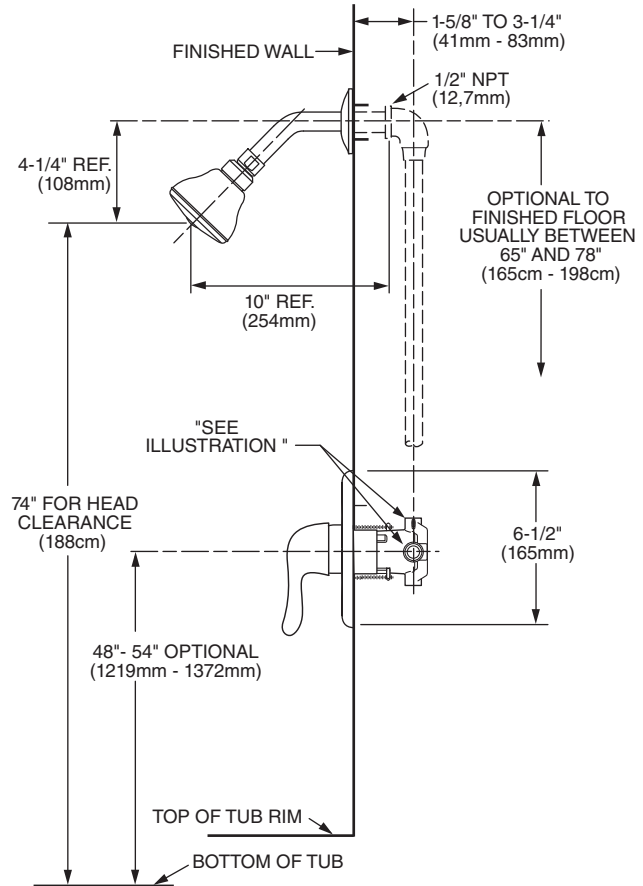

MODEL NUMBER:

- 1674 Pressure Balance Shower Set**
 Easy Clean showerhead. Polished Chrome finish.
 SKU# 240-362

GENERAL DESCRIPTION:

Cast brass valve body. Washerless 47mm ceramic disc valve cartridge with volume and temperature control. Hot limit safety stop. Pressure balancing cartridge maintains constant output temperature in response to changes in relative hot and cold supply pressures. 1/2" female I.P.S. inlets/outlets. Easy clean showerhead has 2.0gpm/7.6L/min. flow restrictor. Metal lever handle. Rough-in plaster guard designed for use as thin-wall mounting adaptor.

Adjustable Hot Limit Safety Stop: Limits the amount of hot water allowed to mix with cold. Reduces the risk of accidental scalding.

Integral Plaster Guard and Mounting Plate: Plaster guard designed to protect valve during installation and to serve as a mounting plate for thin wall installations.

Lifetime Warranty on Function and Finish.

THREADED INLETS

SUGGESTED SPECIFICATION:

Bath/shower fitting shall be cast brass construction. Easy clean showerhead. Fitting shall be equipped with pressure balancing cartridge engineered to eliminate cross flow and avoid failure due to mineral deposits. Fitting shall be equipped with a pressure balancing mechanism and hot limit safety stop. Fitting shall be American Standard Model # 1674. SKU# 240-362.

CODES AND STANDARDS

These products meet or exceed the following codes and standards:

- ANSI A117.1**
- ASME A112.18.1**
- CSA B 125**
- ASSE 1016**

Product Number	Description
1674	Pressure Balance Shower only. Female I.P.S. inlets/outlets. Easy clean showerhead. Polished Chrome finish. SKU# 240-362.