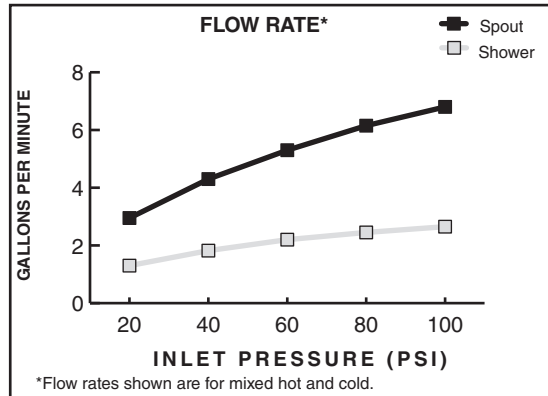

CODES AND STANDARDS

These products meet or exceed the following codes and standards:

- **ANSI A117.1**
- **ASME A112.18.1**
- **CSA B 125**
- **ASSE 1016**

Product Number	Description
1674	Pressure Balance Shower only. Female I.P.S. inlets/outlets. Easy clean showerhead. Polished Chrome finish. SKU# 240-362.

Meets the American Disabilities Act Guidelines and **ANSI A117.1** Requirements for the physically challenged.