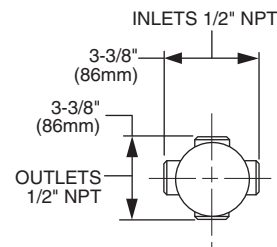

MODEL NUMBER:

- 1674 Pressure Balance Shower Set**
 Easy Clean showerhead. Polished Chrome finish.
 SKU# 240-362

GENERAL DESCRIPTION:

Cast brass valve body. Washerless 47mm ceramic disc valve cartridge with volume and temperature control. Hot limit safety stop. Pressure balancing cartridge maintains constant output temperature in response to changes in relative hot and cold supply pressures. 1/2" female I.P.S. inlets/outlets. Easy clean showerhead has 2.0gpm/7.6L/min. flow restrictor. Metal lever handle. Rough-in plaster guard designed for use as thin-wall mounting adaptor.

Pressure Balancing Valve: Maintains output temperature in response to changes in relative hot and cold supply pressure. Diaphragm system engineered to eliminate cross flow and spool "thumping". Avoids failure due to mineral deposits - ideal for use with hard water.

Adjustable Hot Limit Safety Stop: Limits the amount of hot water allowed to mix with cold. Reduces the risk of accidental scalding.

Integral Plaster Guard and Mounting Plate: Plaster guard designed to protect valve during installation and to serve as a mounting plate for thin wall installations.

Lifetime Warranty on Function and Finish.

THREADED INLETS

SUGGESTED SPECIFICATION:

Bath/shower fitting shall be cast brass construction. Easy clean showerhead. Fitting shall be equipped with pressure balancing cartridge engineered to eliminate cross flow and avoid failure due to mineral deposits. Fitting shall be equipped with a pressure balancing mechanism and hot limit safety stop. Fitting shall be American Standard Model # 1674. SKU# 240-362.