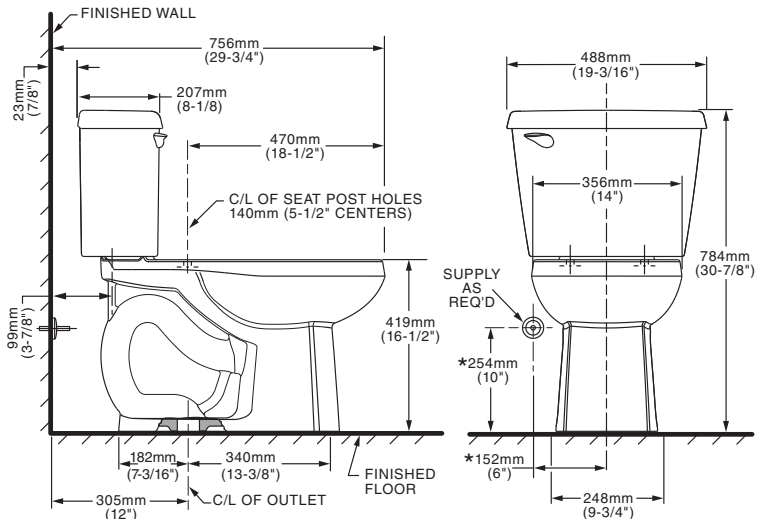

COLONY® RIGHT HEIGHT® ELONGATED 12" ROUGH TOILET

751AA.001

- Vitreous china
- Low consumption (6.0 Lpf/1.6 gpf)
- Includes color matched bolt caps
- 2" flush valve
- 2" trapway
- MaP Score 800g
- 16-1/2" rim height for ADA accessible applications
- 12" (305mm) rough-in
- Generous 9" x 8" water surface area helps prevent dirt from sticking to the bowl
- Color matched handle is supplied
- Color matched seat included
- 2 year warranty

Combo Includes:

- 3251A.001R Right Height® Elongated Bowl
- 4192A.001R Tank

Nominal Dimensions:

756 x 488 x 784mm
(29-3/4" x 19-3/16" x 30-7/8")

Supply line sold separately

Compliance Certifications -

Meets or Exceeds the Following Specifications:

- ASME A112.19.2/CSA B45.1-08 for Vitreous China Fixtures

NOTES:

THIS TOILET IS DESIGNED TO ROUGH-IN AT A MINIMUM DIMENSION OF 305MM (12") FROM FINISHED WALL TO C/L OF OUTLET. SUPPLY NOT INCLUDED WITH FIXTURE AND MUST BE ORDERED SEPARATELY. * DIMENSION SHOWN FOR LOCATION OF SUPPLY IS SUGGESTED.

IMPORTANT: Dimensions of fixtures are nominal and may vary within the range of tolerances established by ANSI Standard A112.19.2. These measurements are subject to change or cancellation. No responsibility is assumed for use of superseded or voided pages.