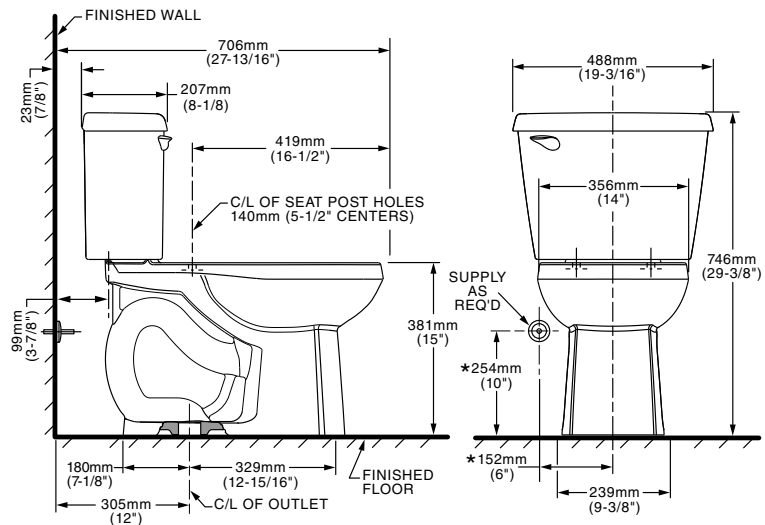

COLONY® ROUND FRONT 12" ROUGH TOILET

❑ **751DA.001**

- Vitreous china
- Low consumption (6.0 Lpf/1.6 gpf)
- Includes color matched bolt caps
- 2" flush valve
- 2" trapway
- MaP Score 800g
- 12" (305mm) rough-in
- Generous 9" x 8" water surface area helps prevent dirt from sticking to the bowl
- Color matched handle is supplied
- Color matched seat included
- 2 year warranty

Combo Includes:

- ❑ **3251D.001R** Round Front Bowl
- ❑ **4192A.001R** Tank

Nominal Dimensions:

706 x 488 x 746mm
 (27-13/16" x 19-3/16" x 29-3/8")

Supply line sold separately

Compliance Certifications -

Meets or Exceeds the Following Specifications:

- ASME A112.19.2/CSA B45.1-08 for Vitreous China Fixtures

NOTES:

THIS TOILET IS DESIGNED TO ROUGH-IN AT A MINIMUM DIMENSION OF 305MM (12") FROM FINISHED WALL TO C/L OF OUTLET. SUPPLY NOT INCLUDED WITH FIXTURE AND MUST BE ORDERED SEPARATELY. * DIMENSION SHOWN FOR LOCATION OF SUPPLY IS SUGGESTED.

IMPORTANT: Dimensions of fixtures are nominal and may vary within the range of tolerances established by ANSI Standard A112.19.2. These measurements are subject to change or cancellation. No responsibility is assumed for use of superseded or voided pages.